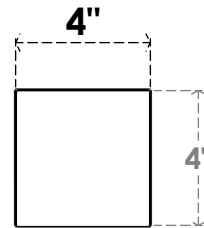

ITEM NUMBER: BRCPC040X26000X04000TRA

4"W X 26"D X 4"H TRADITIONAL ARCHITECTURAL GRADE PVC CLOSED KNEE BRACE

SIDE PROFILE

FRONT PROFILE

ISOMETRIC

EKENA MILLWORK
2300 WEST MAIN ST.
CLARKSVILLE, TX 75426
TOLL FREE: 866-607-0453
WWW.EKENAMILLWORK.COM