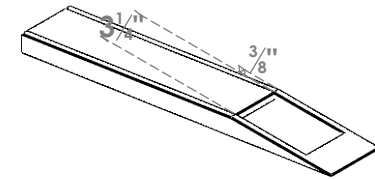

ITEM NUMBER: BRCPC040X26000X04000TRA

4"W X 26"D X 4"H TRADITIONAL ARCHITECTURAL GRADE PVC CLOSED KNEE BRACE

SIDE PROFILE

FRONT PROFILE

ISOMETRIC

EKENA MILLWORK
2300 WEST MAIN ST.
CLARKSVILLE, TX 75426
TOLL FREE: 866-607-0453
WWW.EKENAMILLWORK.COM