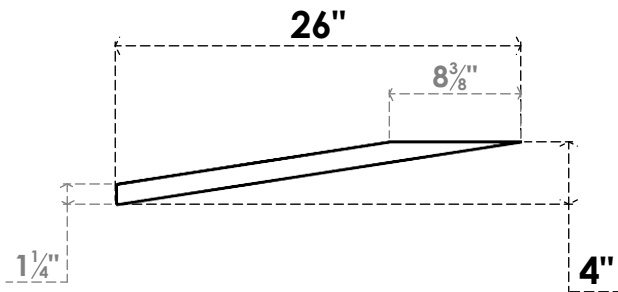

ITEM NUMBER: BRCPC040X26000X04000TRA

4"W X 26"D X 4"H TRADITIONAL ARCHITECTURAL GRADE PVC CLOSED KNEE BRACE

SIDE PROFILE

FRONT PROFILE

ISOMETRIC

EKENA MILLWORK
2300 WEST MAIN ST.
CLARKSVILLE, TX 75426
TOLL FREE: 866-607-0453
WWW.EKENAMILLWORK.COM